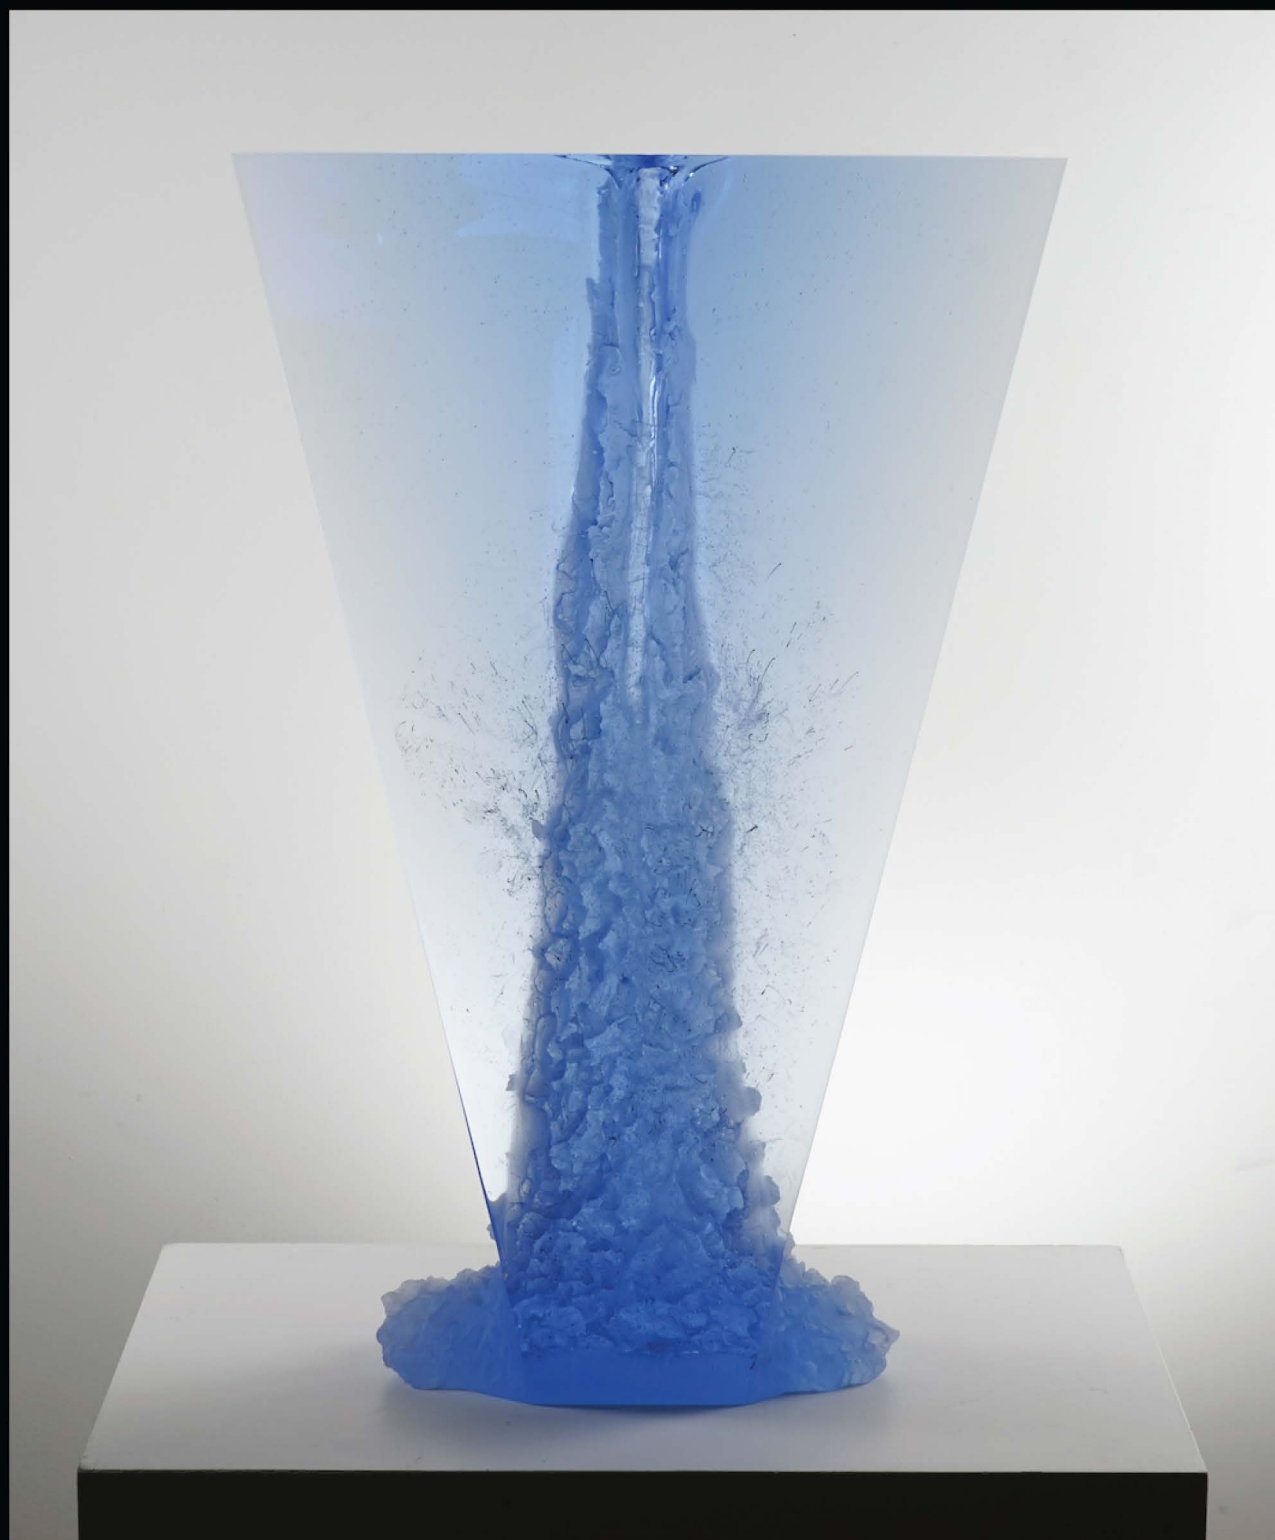

MATYAS PAVLIK

"Frozen in Time"

Opening February 10, 2024

**AUSTIN ART
PROJECTS**

MATYAS PAVLIK, the son of pioneering artists Vladimira Klumpar and Mikael Pavlik, has developed his own unique vocabulary within the medium of cast glass. Discovering a path to capture the action and spontaneity of glass as it cools, the artist has created sculpture "Frozen in Time".

AUSTIN ART
PROJECTS

RADIANCE
Cast Glass
74 x 16 x 8 inches

CELESTIAL BODY II
Cast Glass
34 x 20 x 9 inches

CUBE
Cast Glass
15 x 13 x 11 inches

CELESTIAL BODY III
Cast Glass
41 x 18 x 11 inches

COSMIC GEYSERS
Cast Glass
30 x 12 x 7 inches

MYSTIC WATERFALL
Cast Glass
38 x 23 x 9 inches

SURFACE TENSION
Cast Glass
27 x 12x 8 inches

CRYSTAL CLEAR
Cast Glass
15 x 13 x 8 inches

DIVE
Cast Glass
17 x 20 x 9 inches

INNER REFLECTION
Cast Glass
29 x 13 x 8 inches